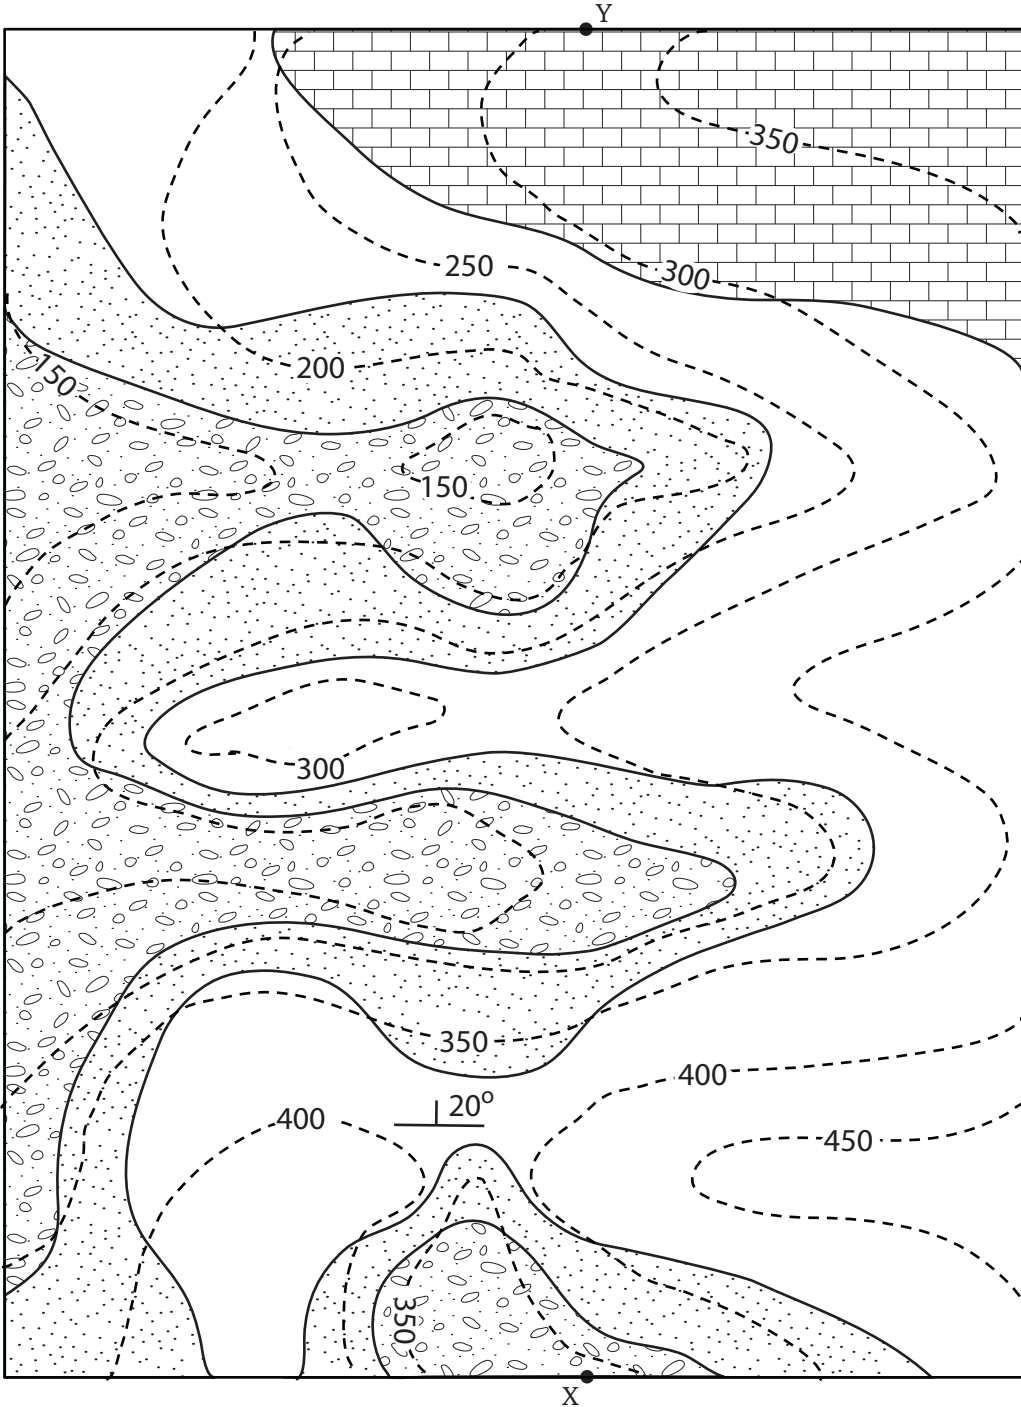

Map 2: Delightful Dells Geological Paradise

Legend (not in order)

- Conglomerate
- Limestone
- Sandstone
- Mudstone

Contour interval: 50 m
Scale: 1:5000