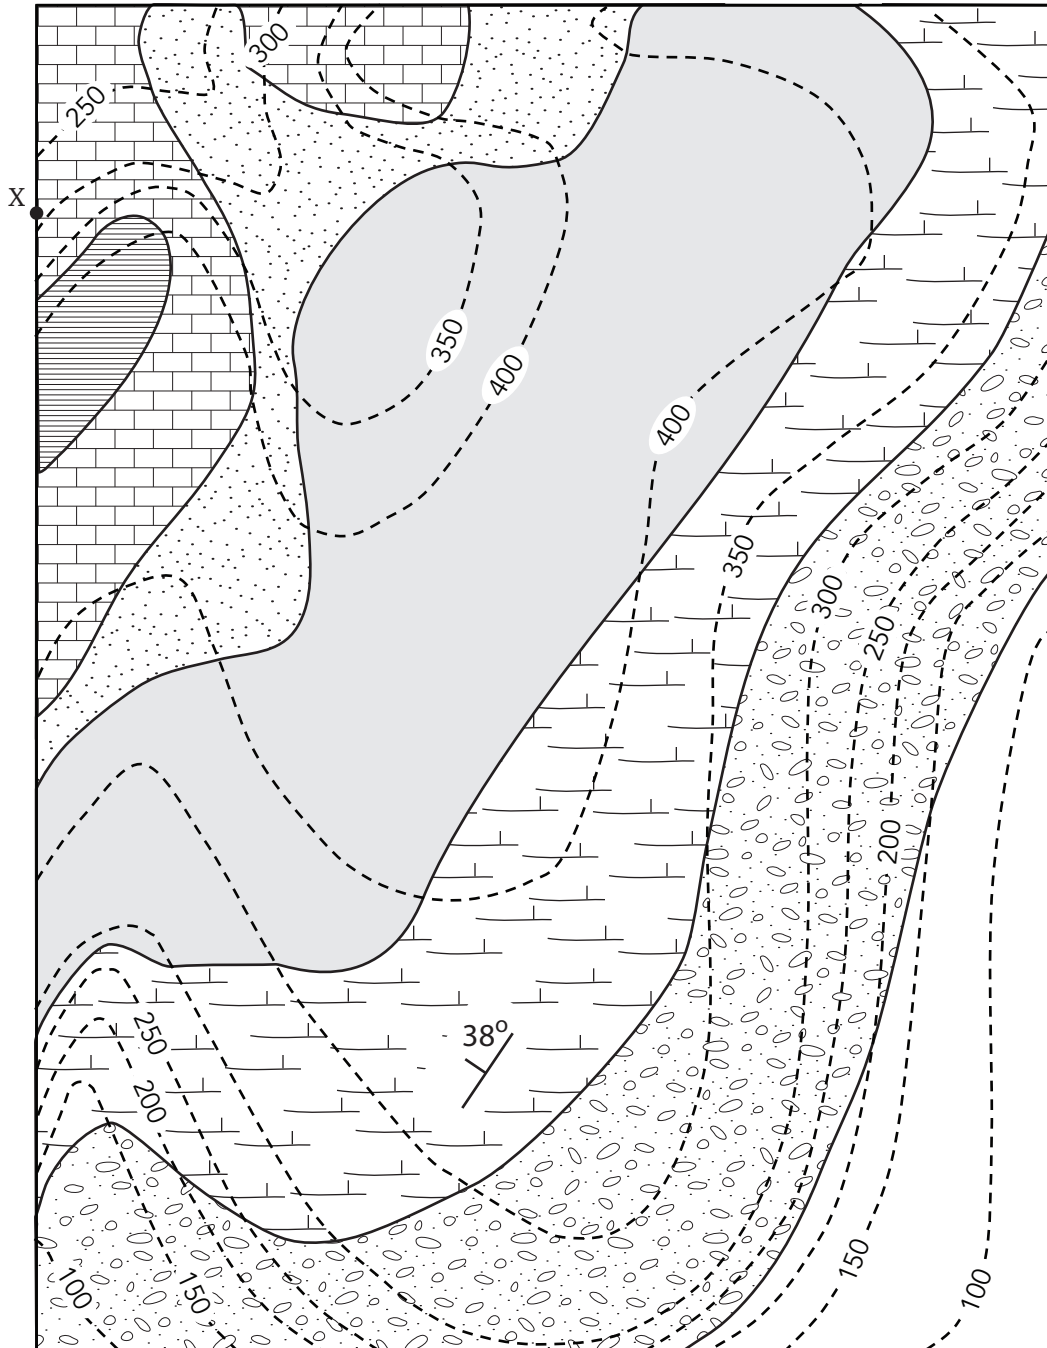

Map 1: Murky Mists Mountain

Legend (not in order)

-  Conglomerate
-  Limestone
-  Mudstone 1
-  Mudstone 2
-  Chalk
-  Shale
-  Sandstone

Contour interval: 50 m  
Scale: 1 cm = 50 m

Map 1: Murky Mists Mountain

Legend (not in order)

-  Conglomerate
-  Limestone
-  Mudstone 1
-  Mudstone 2
-  Chalk
-  Shale
-  Sandstone

Contour interval: 50 m  
Scale: 1 cm = 50 m